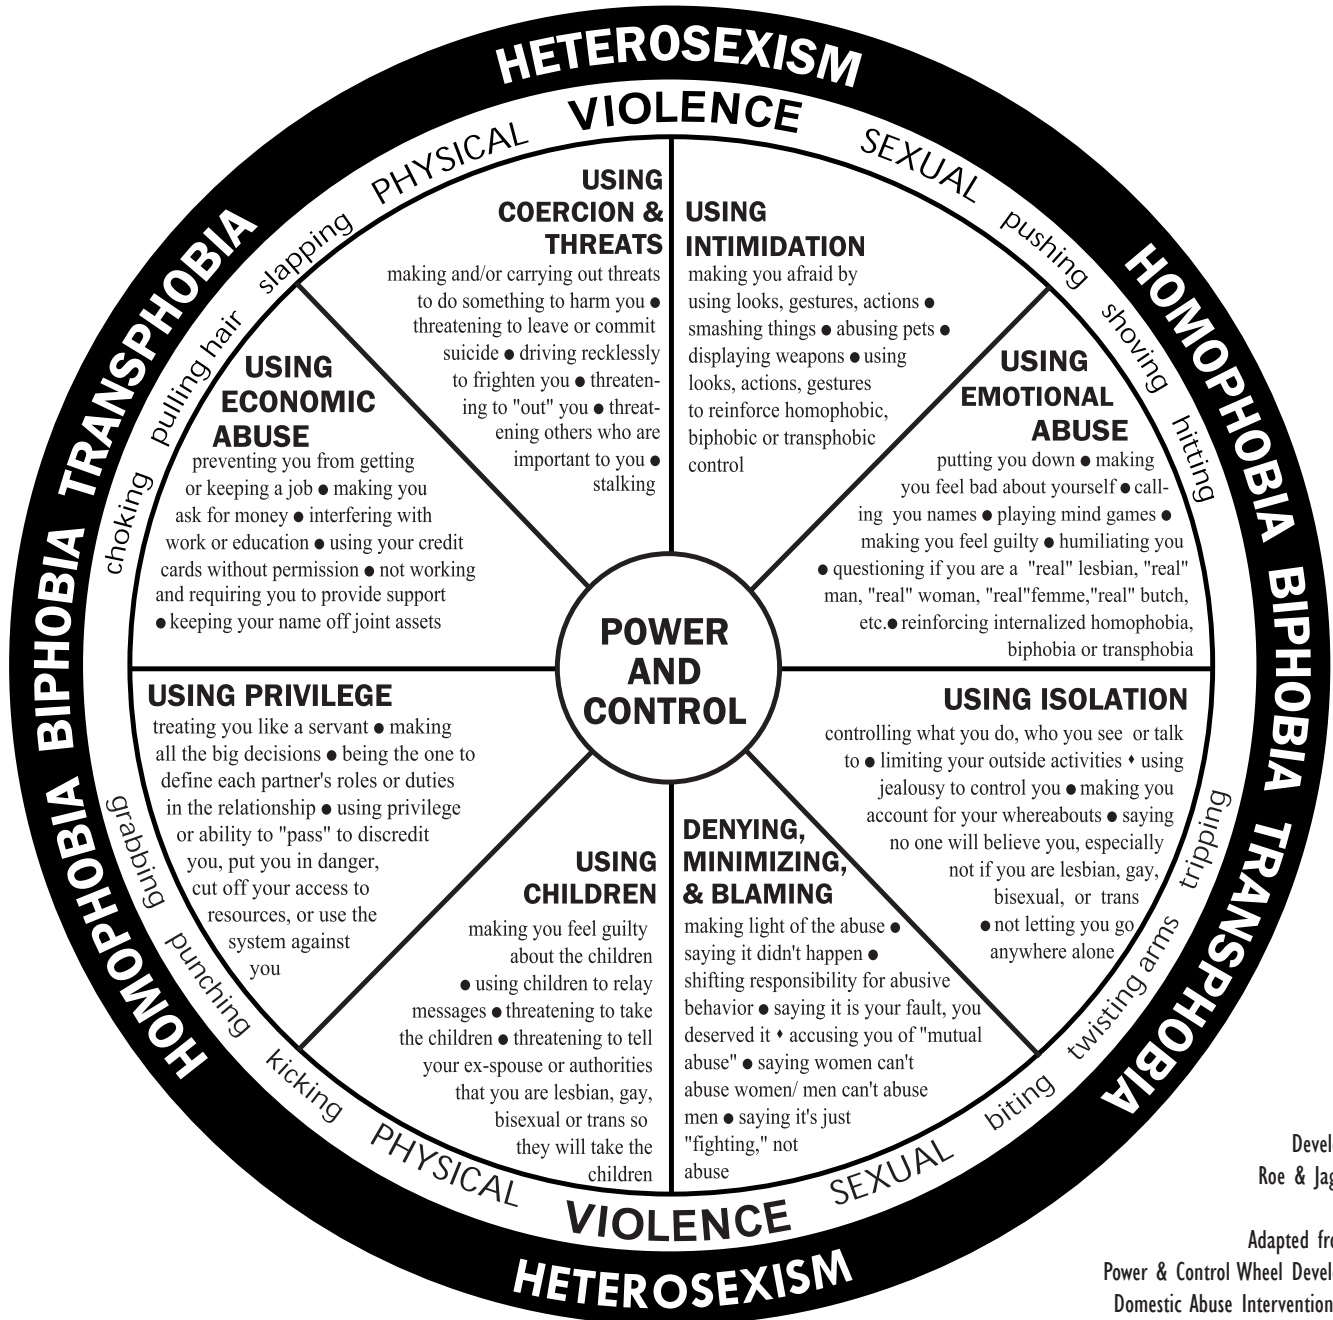

Power and Control Wheel for Lesbian, Gay, Bisexual and Trans Relationships

Developed by
Roe & Jagodinsky

Adapted from the
Power & Control Wheel Developed by
Domestic Abuse Intervention Project
206 West Forth Street
Duluth, MN 55806